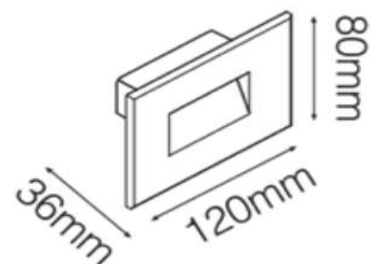

L=120mm
W=80mm
H=36mm

Frame

Aluminum die cast

Color Tempertaure

4000K

Power

2.5W

Total Luminous Flux

L70 minimum at 50,000
burning hours

Dimension diagram

Remarks:-

Address: Plot #7 Saroorpur-Nangla Industrial Area,Ballabgarh-Sohna Road,Faridabad-121005

Email: info@sovitron.com